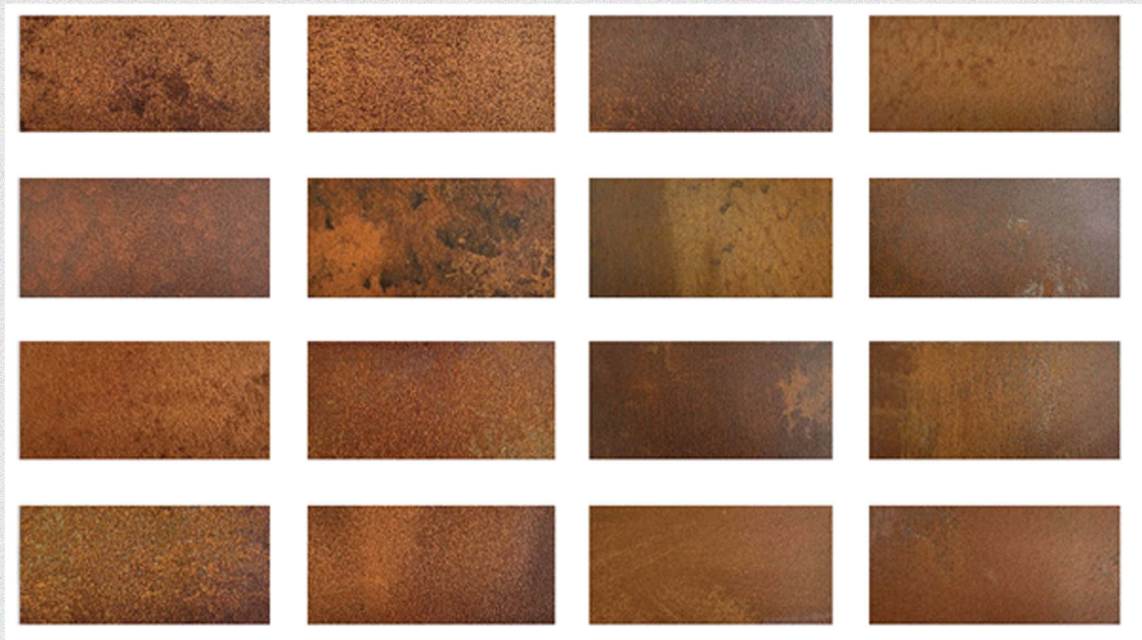

Rustic finishes

Combining the traditional art of patinasation with modern day paint technology we will create the distinctive and timeless look of bronze and copper patina or the weathered appearance of rusted iron on any paintable surface.

Architectural ornaments, or decorative elements such as gates, Sculptures, Water features, garden pieces, props, etc.