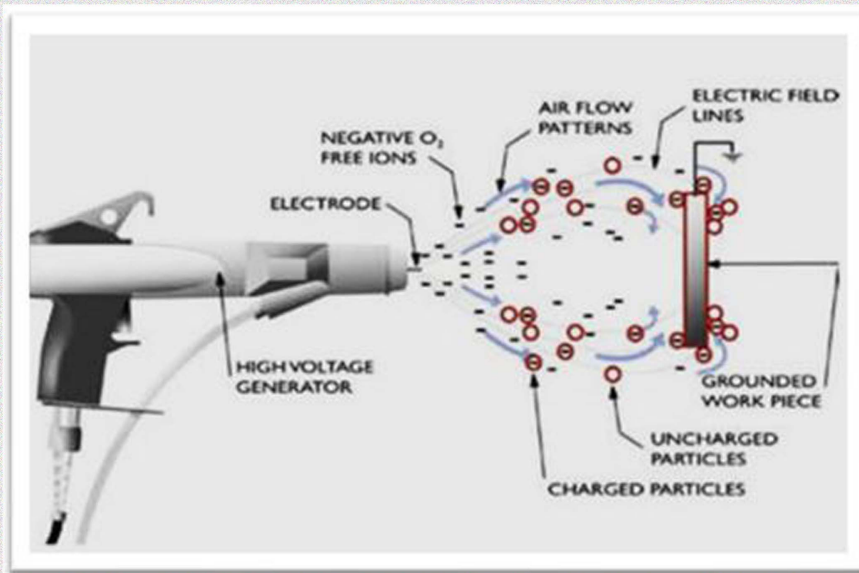

Our working hours are:

8 A.M to 7 P.M

Sunday Holiday

We will be happy to discuss the possibilities of working with you.
Please do not hesitate to contact us.